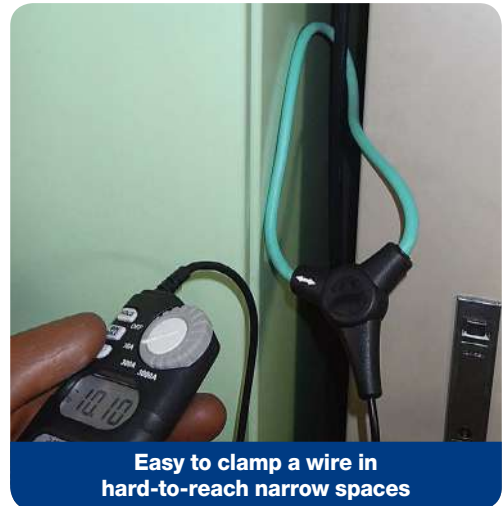

Operating Instructions

To open this flex sensor,disconnect the joint by pulling to the right.
Confirm that the joint connector on the flex sensor is firmly.
Clamp onto one conductor only to the illustration above.

● Included Accessories

Easy to use in crowded cable areas

Easy to clamp a wire in hard-to-reach narrow spaces

Easy to read backlight LCD display

Safety Warnings :

Please read the "Safety Warnings" in the instruction manual supplied with the instrument thoroughly and completely for correct use. Failure to follow the safety rules can cause fire, trouble, electrical shock, etc. Therefore, make sure to operate the instrument on a correct power supply and voltage rating marked on each instrument.