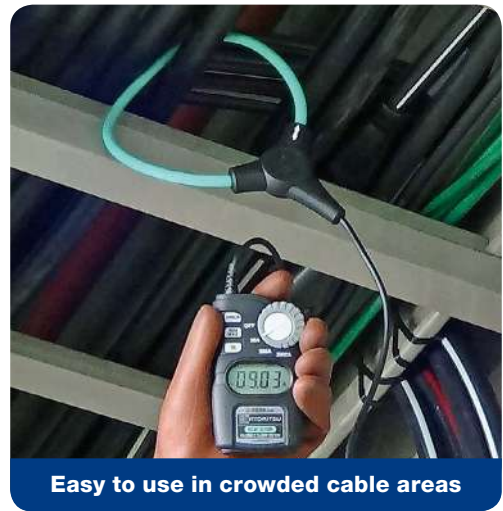

● Included Accessories

Easy to use in crowded cable areas