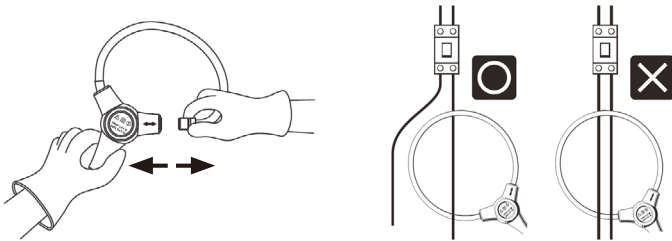

CAT IV
600V

KEW 2204R

- Flexible and light weight clamp sensor
- MIN/MAX function
- Backlight LCD display
- IEC61010-1 (CAT IV 600V / CAT III 1000V)

Φ150 mm

MAX
3000A φ150

CAT IV
600V

KEW 2210R

KYORITSU ELECTRICAL INSTRUMENTS WORKS,LTD.

<http://www.kew-ltd.co.jp>

● KEW 2204R/2210R Specifications

	KEW2204R	KEW2210R
AC A (RMS)		
Range	4.000/40.00/400.0A	30.00/300.0/3000A
Accuracy	±3%rdg±5dgt[45-500Hz] (At the center of the circle formed by the flexible sensor)	
Crest factor (CF)	Full scale CF<1.6, half scale<3.2 Effective input crest values are $\sqrt{2}$ times of the max values of each range.	
Conductor size	φ70mm max.	φ150mm max.
Influence of Conductor position	Additional ±2%(max.)depending on the distance from the center position	
Overload protection	500A AC for 10 seconds	5000A AC for 10 seconds
Applicable standards	IEC 61010-1, IEC 61010-2-032 CAT IV 600V / CAT III 1000V Pollution degree 2 IEC 61326-1(EMC) , IEC 60529 IP40 , EN50581(RoHS)	
Operating temperature & humidity	0 - +50°C,less than 80% RH (without condensation)	
Storage temperature & humidity	-10 - +60°C,less than 70% RH (without condensation)	
Power source	R03 / LR03(AAA)(1.5V)×2 ※Continuous measuring time : approx.120hours (Auto power off : approx.15 minutes)	
Dimensions	120(L)×70(W)×26(D) : Display unit φ5.5mm approx. : Cable diameter 1.8m approx. : Cable length	120(L)×70(W)×26(D) : Display unit φ8.5mm approx. : Cable diameter 1.8m approx. : Cable length
Weight	200g approx. (including batteries)	300g approx. (including batteries)
Included Accessories	9174 (Carrying case) LR03(AAA)×2, Instruction manual	

Operating Instructions

To open this flex sensor,disconnect the joint by pulling to the right.
Confirm that the joint connector on the flex sensor is firmly.
Clamp onto one conductor only to the illustration above.