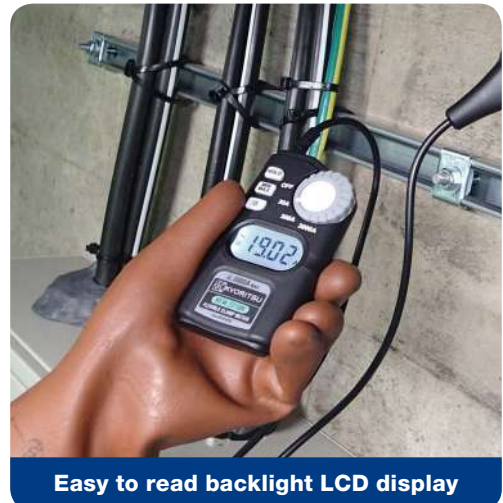

<http://www.kew-ltd.co.jp>

● KEW 2204R/2210R Specifications

	KEW2204R	KEW2210R
AC A (RMS)		
Range	4.000/40.00/400.0A	30.00/300.0/3000A
Accuracy	±3%rdg±5dgt[45-500Hz] (At the center of the circle formed by the flexible sensor)	
Crest factor (CF)	Full scale CF<1.6, half scale<3.2 Effective input crest values are $\sqrt{2}$ times of the max values of each range.	
Conductor size	φ70mm max.	φ150mm max.
Influence of Conductor position	Additional ±2%(max.)depending on the distance from the center position	
Overload protection	500A AC for 10 seconds	5000A AC for 10 seconds
Applicable standards	IEC 61010-1, IEC 61010-2-032 CAT IV 600V / CAT III 1000V Pollution degree 2 IEC 61326-1(EMC) , IEC 60529 IP40 , EN50581(RoHS)	
Operating temperature & humidity	0 - +50°C,less than 80% RH (without condensation)	
Storage temperature & humidity	-10 - +60°C,less than 70% RH (without condensation)	
Power source	R03 / LR03(AAA)(1.5V)×2 ※Continuous measuring time : approx.120hours (Auto power off : approx.15 minutes)	
Dimensions	120(L)×70(W)×26(D) : Display unit φ5.5mm approx. : Cable diameter 1.8m approx. : Cable length	120(L)×70(W)×26(D) : Display unit φ8.5mm approx. : Cable diameter 1.8m approx. : Cable length
Weight	200g approx. (including batteries)	300g approx. (including batteries)
Included Accessories	9174 (Carrying case) LR03(AAA)×2, Instruction manual	

● Included Accessories

Easy to use in crowded cable areas

Easy to clamp a wire in hard-to-reach narrow spaces

Easy to read backlight LCD display

Safety Warnings :

Please read the "Safety Warnings" in the instruction manual supplied with the instrument thoroughly and completely for correct use. Failure to follow the safety rules can cause fire, trouble, electrical shock, etc. Therefore, make sure to operate the instrument on a correct power supply and voltage rating marked on each instrument.