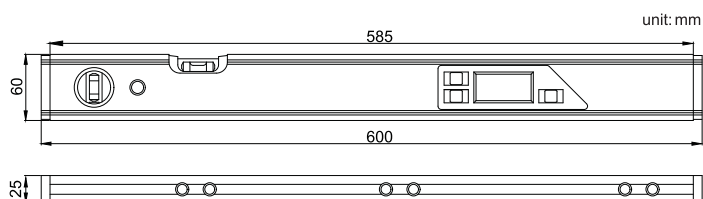

DIGITAL LEVEL

723

- ◆ Use as level or protractor
- ◆ Use in 4 directions
- ◆ Magnetic base
- ◆ Accuracy : $\pm 0.1^\circ$ (vertical and horizontal), $\pm 0.2^\circ$ (other direction)
- ◆ Metal cover
- ◆ Adjust the display direction automatically

Code	Range	Resolution
723-360-01	0 - 360° (4x90°)	0.05°

DIGITAL LEVEL

725

- ◆ Use as level or protractor
- ◆ Accuracy : $\pm 0.1^\circ$ (vertical and horizontal), $\pm 0.2^\circ$ (other direction)
- ◆ Buttons: on/off, ABS, hold, alarm, unit, backlight
- ◆ With vertical and horizontal vials
- ◆ Absolute horizon reference can save in memory for ever
- ◆ Magnetic base
- ◆ Adjust the display direction automatically

Code	Range	Resolution
725-360-01	0 - 360° (4x90°)	0.1°