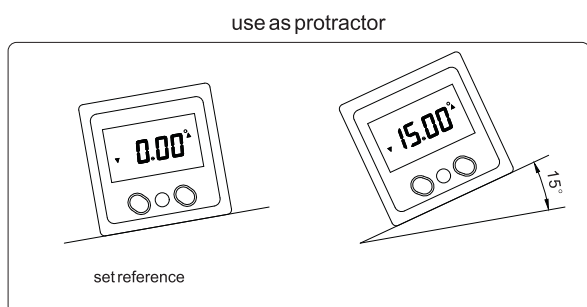

DIGITAL LEVEL

723

- ◆ Use as level or protractor
- ◆ Use in 4 directions
- ◆ Magnetic base
- ◆ Accuracy : $\pm 0.1^\circ$ (vertical and horizontal), $\pm 0.2^\circ$ (other direction)
- ◆ Metal cover
- ◆ Adjust the display direction automatically

Code	Range	Resolution
723-360-01	0 - 360° (4x90°)	0.05°

DIGITAL LEVEL

725

- ◆ Use as level or protractor
- ◆ Accuracy : $\pm 0.1^\circ$ (vertical and horizontal), $\pm 0.2^\circ$ (other direction)
- ◆ Buttons: on/off, ABS, hold, alarm, unit, backlight
- ◆ With vertical and horizontal vials
- ◆ Absolute horizon reference can save in memory for ever
- ◆ Magnetic base
- ◆ Adjust the display direction automatically

Code	Range	Resolution
725-360-01	0 - 360° (4x90°)	0.1°