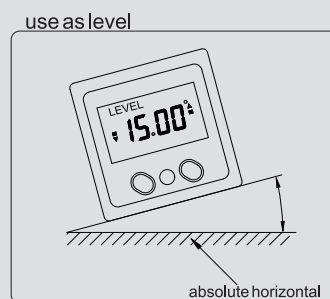

DIGITAL LEVEL

723

- ◆ Use as level or protractor
- ◆ Use in 4 directions
- ◆ Magnetic base
- ◆ Accuracy : $\pm 0.1^\circ$ (vertical and horizontal), $\pm 0.2^\circ$ (other direction)
- ◆ Metal cover
- ◆ Adjust the display direction automatically

Code	Range	Resolution
723-360-01	0 - 360° (4x90°)	0.05°

DIGITAL LEVEL

725

- ◆ Use as level or protractor
- ◆ Accuracy : $\pm 0.1^\circ$ (vertical and horizontal), $\pm 0.2^\circ$ (other direction)
- ◆ Buttons: on/off, ABS, hold, alarm, unit, backlight
- ◆ With vertical and horizontal vials
- ◆ Absolute horizon reference can save in memory for ever
- ◆ Magnetic base
- ◆ Adjust the display direction automatically

Code	Range	Resolution
725-360-01	0 - 360° (4x90°)	0.1°