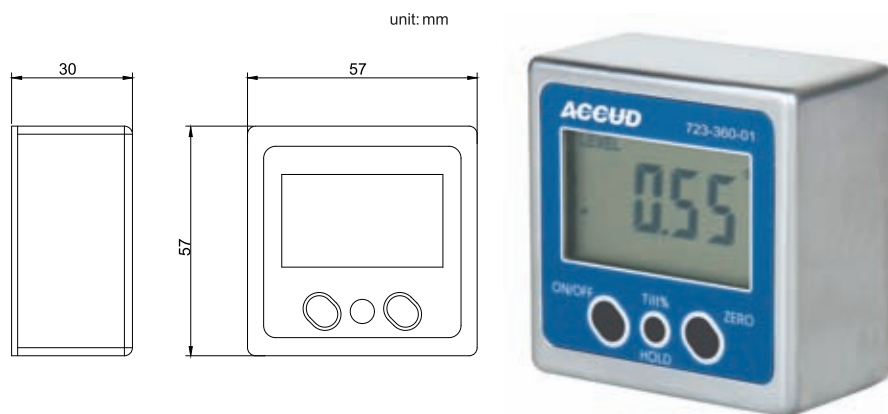

DIGITAL LEVEL

723

- ◆ Use as level or protractor
- ◆ Use in 4 directions
- ◆ Magnetic base
- ◆ Accuracy : $\pm 0.1^\circ$ (vertical and horizontal), $\pm 0.2^\circ$ (other direction)
- ◆ Metal cover
- ◆ Adjust the display direction automatically

Code	Range	Resolution
723-360-01	0 - 360° (4x90°)	0.05°

DIGITAL LEVEL

725

- ◆ Use as level or protractor
- ◆ Accuracy : $\pm 0.1^\circ$ (vertical and horizontal), $\pm 0.2^\circ$ (other direction)
- ◆ Buttons: on/off, ABS, hold, alarm, unit, backlight
- ◆ With vertical and horizontal vials
- ◆ Absolute horizon reference can save in memory for ever
- ◆ Magnetic base
- ◆ Adjust the display direction automatically

Code	Range	Resolution
725-360-01	0 - 360° (4x90°)	0.1°