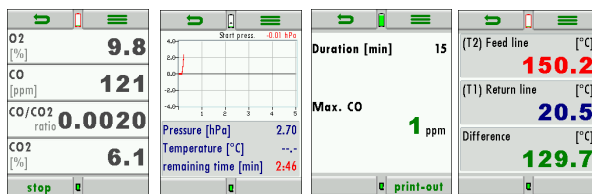

New O2 Long Life cell (4 years) reduce analyser downtime

Standard Bluetooth® communication for use with MRU4U mobile app (IOS/ANDROID)

6 Lines touch screen colour display

Menu for Flue Gas, Timed Tightness/let-By Test, CO room Build-up, T-Flow/T-Return

Display O2, CO, CO2, Ratio, Flue & Ambient Temperatures, efficiencies(N/G/C), excess air, flue gas dewpoint

Display gas pressure and combustion measurements at the same time

Multifuel (16) including Nat Gas, LPG, Light/Heavy Oil, Wood Pellet, Wood dry and 4 x user define

Li-Ion Rechargeable batteries for long lasting charge – Mini USB charging

New 6 Lines touch screen colour display

Data Logging with site ID, IRDA, SD card

Optional NO/NOx upgrade

£ 99 pounds yearly flat service fee including cells replacements

**TUV SUD Tested and Certified to EN 50379
H2 Blend Ready
Suitable for BS7967 & TB143**

Specifications at a glance

O2	0-25 %
CO	0-20000 ppm (H2 Compensated) - RASI300C
CO	0-10000 ppm RASI300
NO (NOx)	0-5000 ppm
Temperatures	-40 to 1200 °C
Pressure/Draught	-300 to 300 mbar/ -40 to 40 mbar
Efficiencies	0 to 120 %
Ratio	0 to 0.9999
Ex AIR	0 to 99.9 %
Losses	0 to 99.9 %
Fuels	16 fuels (Nat Gas, LPG, Heavy/Light Oil, wood, pellets etc, 4 x user define)