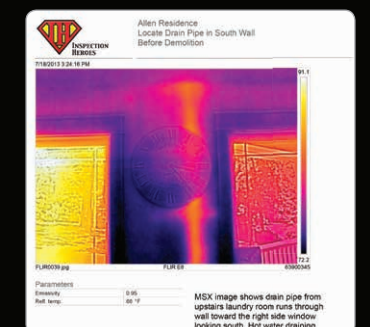

Focus-free IR and Visible Camera for Point-and-Shoot Simplicity

Protective Lens Cover Slides Open Easily

Trigger Captures Radiometric JPEG Images

Ruggedness You Can Trust Withstands 2 Meter Drop

Excellent 3" Color LCD Shows the Whole MSX Scene

Quick Button Access to Measurement, Parameters and Imaging Tools

Quick-release Re-chargeable Battery